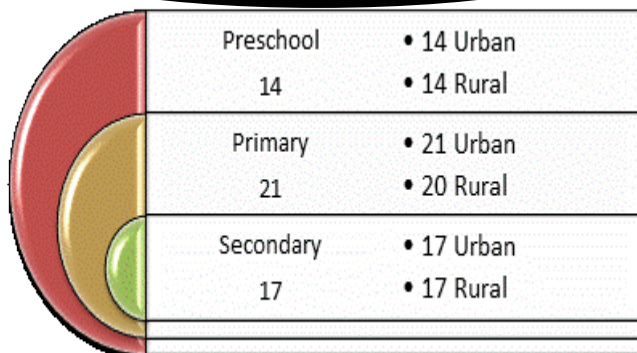

— Preschool — Primary — Secondary

Repetition & Dropout Rates by Level & Sex

Transition Rate from Standard VI to Secondary by District & Sex

Percentage of Trained teachers by District & Level

Full-time Vocational/Technical & Adult & Continuing Education (ACE) Enrollment by District

Student-Teacher Ratio by level and Urban/Rural location

Policy, Planning, Research, & Evaluation Unit (PPRE)

*Corner St. Thomas and St. Joseph Streets
(Second flat- Former CET Building)
Belize City, Belize*