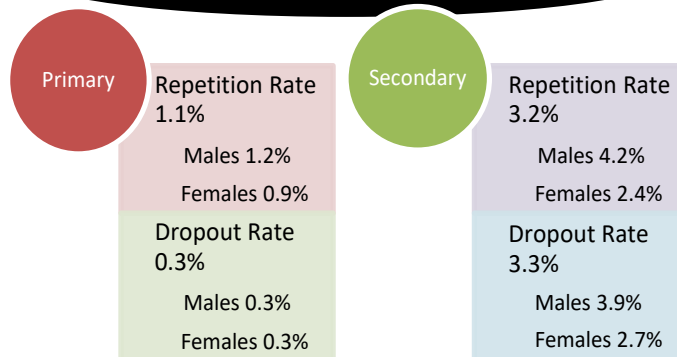

*Ministry of
Education, Culture,
Science & Technology*

Belize

2020-2021

Education Quick

Facts

Percentage of Trained teachers by Level

Percentage of Trained Teachers

2016-2017 2017-2018 2018-2019 2019-2020 2020-2021

— Preschool — Primary — Secondary

Repetition & Dropout Rates by Level & Sex

Transition Rate from Standard VI to Secondary by District & Sex

Percentage of Trained teachers by District & Level

Full-time Vocational/Technical & Adult & Continuing Education (ACE) Enrollment by District