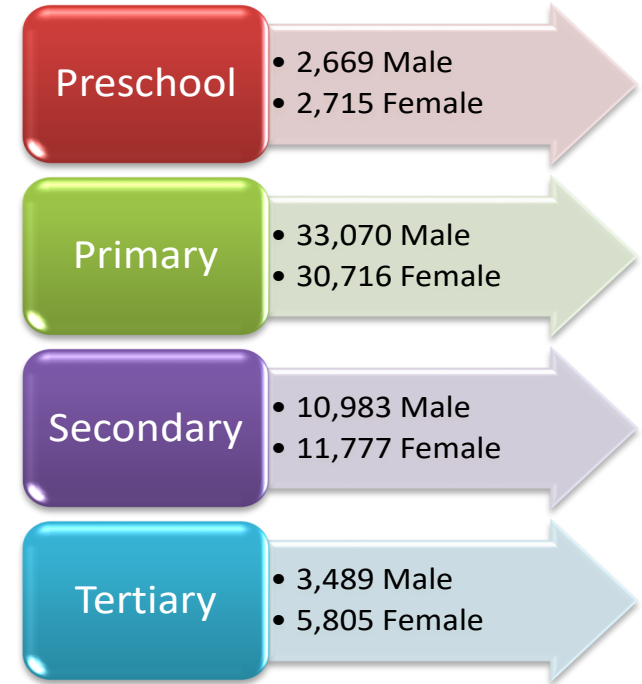

Enrolled in our school system are 5,384 preschool students, 63,786 Primary school students, 22,760 secondary school students, 4,369 students in junior colleges, and 4,925 at the universities.

67.6% of preschool teachers, 87.8% of primary school teachers, and 70.6% of secondary school teachers are trained.

Number of Schools, Teachers & Students by Level

Enrollment by Level & Sex

Number of Schools by Level & District

District	Preschool	Primary	Secondary	Tertiary
•Belize	•49	•58	•18	•3
•Cayo	•40	•76	•18	•4
•Corozal	•38	•42	•6	•3
•Orange Walk	•26	•42	•8	•1
•Stann Creek	•31	•34	•6	•2
•Toledo	•31	•56	•6	•0