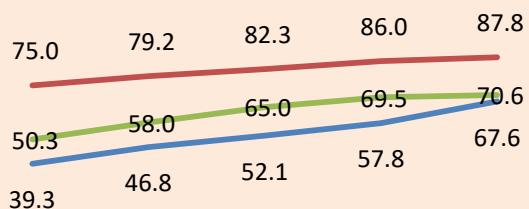

*Ministry of
Education, Culture,
Science & Technology*

Belize

2020-2021

Education Quick

Facts

Percentage of Trained teachers by Level

Percentage of Trained Teachers

2016-2017 2017-2018 2018-2019 2019-2020 2020-2021

— Preschool — Primary — Secondary

Repetition & Dropout Rates by Level & Sex

Transition Rate from Standard VI to Secondary by District & Sex

Percentage of Trained teachers by District & Level

Full-time Vocational/Technical & Adult & Continuing Education (ACE) Enrollment by District

Student-Teacher Ratio by level and Urban/Rural location

Policy, Planning, Research, & Evaluation Unit (PPRE)

*Corner St. Thomas and St. Joseph Streets
(Second flat- Former CET Building)
Belize City, Belize*