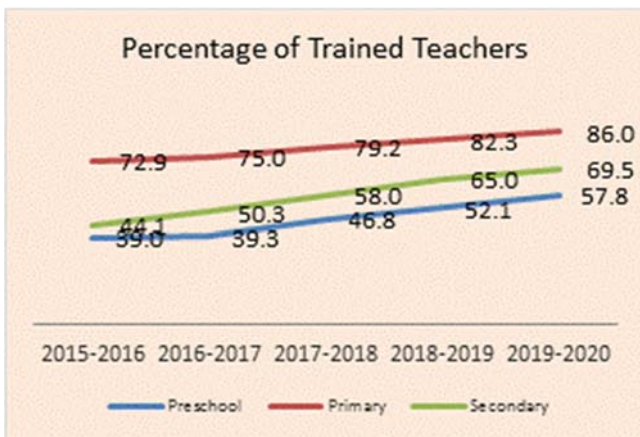

*Ministry of
Education, Youth,
Sports & Culture*

Belize

2019-2020

Education Quick

Facts

Percentage of Trained teachers by Level

Repetition & Dropout Rates by Level & Sex

Percentage of Trained teachers by District & Level