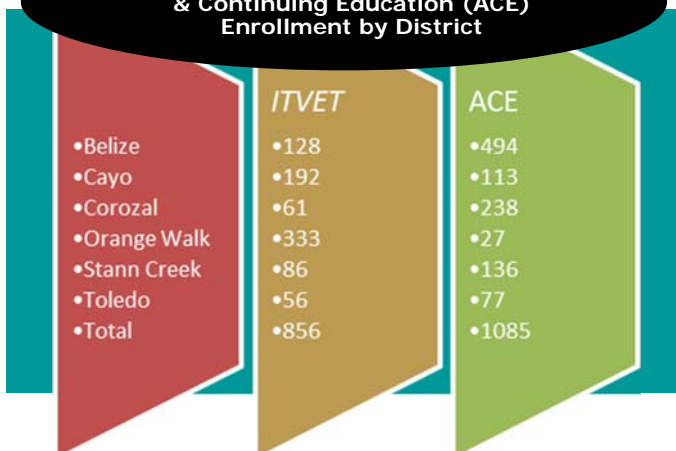

*Ministry of
Education, Youth,
Sports & Culture*

Belize

2019-2020

Education Quick

Facts

Percentage of Trained teachers by Level

Repetition & Dropout Rates by Level & Sex

Percentage of Trained teachers by District & Level

Transition Rate from Standard VI to Secondary by District & Sex

Student-Teacher Ratio by level and Urban/Rural location

Full-time Vocational/Technical & Adult & Continuing Education (ACE) Enrollment by District