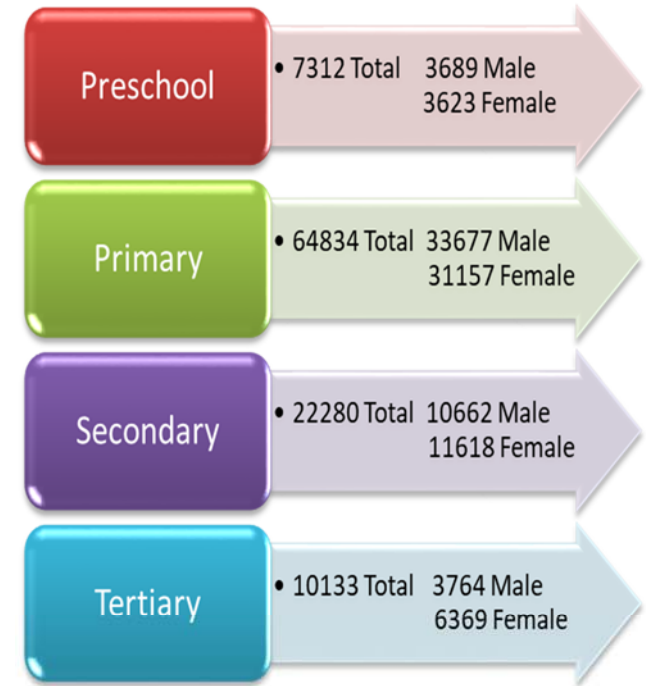

There are 228 preschools, 310 primary schools, 61 secondary schools, and 11 junior colleges in the country of Belize.

Teaching in our schools are 412 preschool teachers, 3,418 primary school teachers, 1,456 secondary school teachers, and 281 junior college teachers.

Enrolled in our school system are 7,312 preschool students, 64,834 Primary school students, 22,280 secondary school students, 4,617 students in junior colleges, and 5,516 at the universities.

57.8% of preschool teachers, 86.0% of primary school teachers, and 69.5% of secondary school teachers are trained.

The repetition rate is 6.0% for primary schools and 6.2% for secondary schools.

The dropout rate is 0.6% for primary schools and 4.9% for secondary schools.

84.0% of our standard six students transition from primary to secondary schools.

Number of Schools, Teachers & Students by Level and Urban/Rural

	Schools	Teachers	Students	
Preschool	•Urban	89	206	3886
	•Rural	139	206	3426
	•Total	228	412	7312
Primary	•Urban	86	1474	28144
	•Rural	224	1944	36690
	•Total	310	3418	64834
Secondary	•Urban	31	1016	15770
	•Rural	30	440	6510
	•Total	61	1456	22280
Tertiary	•Urban	8	625	8590
	•Rural	5	118	1543
	•Total	13	743	10133

Enrollment by Level & Sex

Number of Schools by Level & District

District	Preschool	Primary	Secondary	Tertiary
•Belize	•52	•59	•18	•3
•Cayo	•48	•77	•17	•4
•Corozal	•37	•42	•6	•3
•Orange Walk	•26	•42	•8	•1
•Stann Creek	•34	•34	•6	•2
•Toledo	•31	•56	•6	•0

Number of Teachers by Level & District

Preschool	BZ	136	Primary	BZ	895	Secondary	BZ	480	Junior College	BZ	115
	CY	79		CY	870		CY	339		CY	48
	CZ	47		CZ	400		CZ	146		CZ	61
	OW	43		OW	479		OW	156		OW	15
	SC	62		SC	374		SC	189		SC	42
TL	45	TL	400	TL	146	TL	0				

Number of Primary School Classrooms by District & Urban/Rural Location

District	Belize	Cayo	Corozal	Orange Walk	Stann Creek	Toledo	All
OVERALL	718	771	360	419	337	378	2983
Urban	526	333	85	129	92	50	1215
Rural	192	438	275	290	245	328	1768