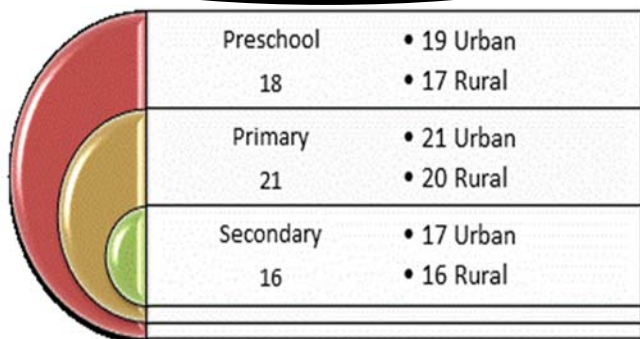

*Ministry of
Education, Youth,
Sports & Culture*

Belize

2019-2020

Education Quick

Facts

Percentage of Trained teachers by Level

Repetition & Dropout Rates by Level & Sex

Percentage of Trained teachers by District & Level

Transition Rate from Standard VI to Secondary by District & Sex

Student-Teacher Ratio by level and Urban/Rural location

Full-time Vocational/Technical & Adult & Continuing Education (ACE) Enrollment by District