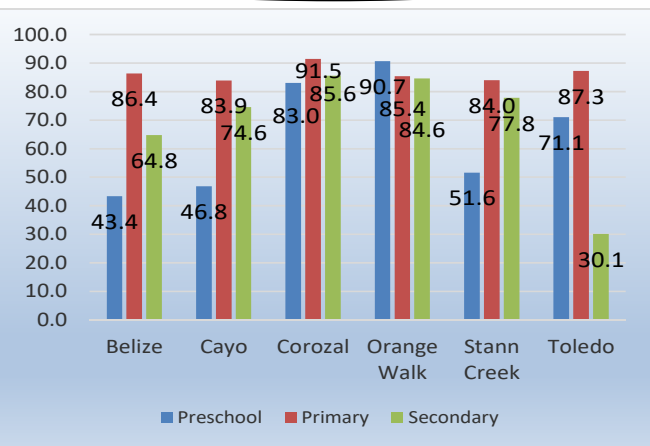

*Ministry of
Education, Youth,
Sports & Culture*

Belize

2019-2020

Education Quick

Facts

Percentage of Trained teachers by Level

Repetition & Dropout Rates by Level & Sex

Percentage of Trained teachers by District & Level

Transition Rate from Standard VI to Secondary by District & Sex

Student-Teacher Ratio by level and Urban/Rural location

Full-time Vocational/Technical & Adult & Continuing Education (ACE) Enrollment by District