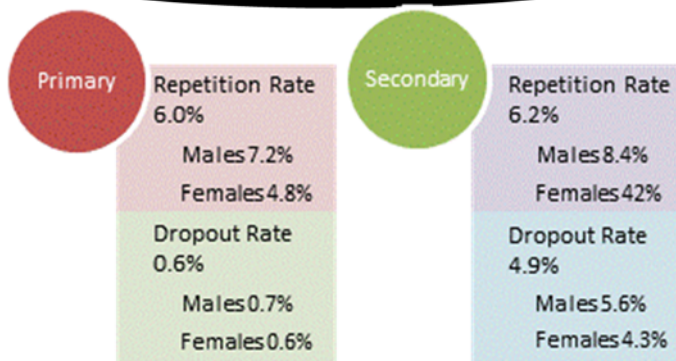

*Ministry of
Education, Youth,
Sports & Culture*

Belize

2019-2020

Education Quick

Facts

Percentage of Trained teachers by Level

Repetition & Dropout Rates by Level & Sex

Percentage of Trained teachers by District & Level

Transition Rate from Standard VI to Secondary by District & Sex

Student-Teacher Ratio by level and Urban/Rural location

Full-time Vocational/Technical & Adult & Continuing Education (ACE) Enrollment by District