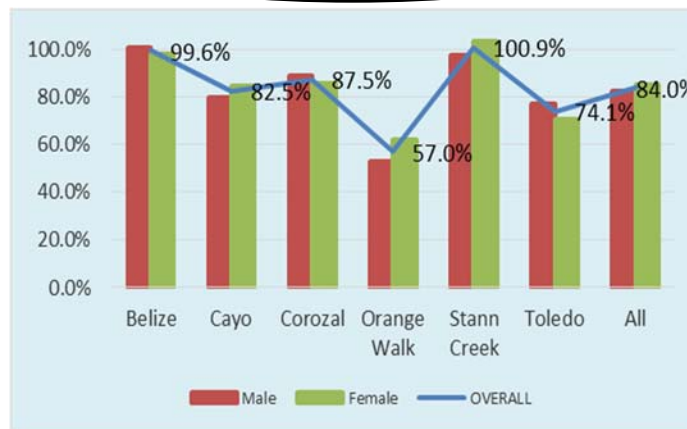

*Ministry of
Education, Youth,
Sports & Culture*

Belize

2019-2020

Education Quick

Facts

Percentage of Trained teachers by Level

Repetition & Dropout Rates by Level & Sex

Percentage of Trained teachers by District & Level

Transition Rate from Standard VI to Secondary by District & Sex

Student-Teacher Ratio by level and Urban/Rural location

Full-time Vocational/Technical & Adult & Continuing Education (ACE) Enrollment by District