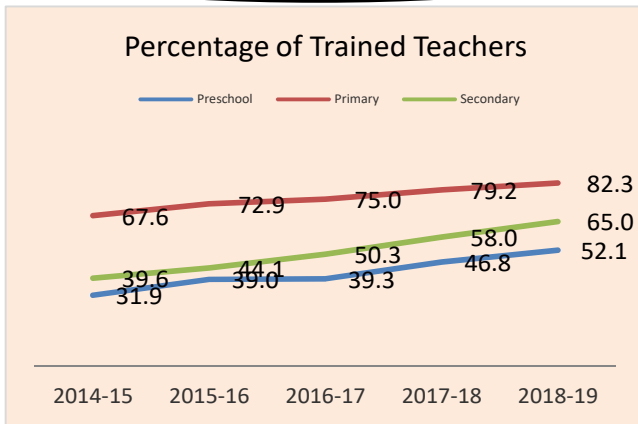

Number of Teachers by Level & District

Level	BZ	CY	CZ	OW	SC	TL
Preschool	154	84	50	42	59	43
Primary	907	873	396	480	382	401
Secondary	479	324	142	157	190	152
Junior College	112	50	60	15	46	0

Percentage of Trained teachers by Level