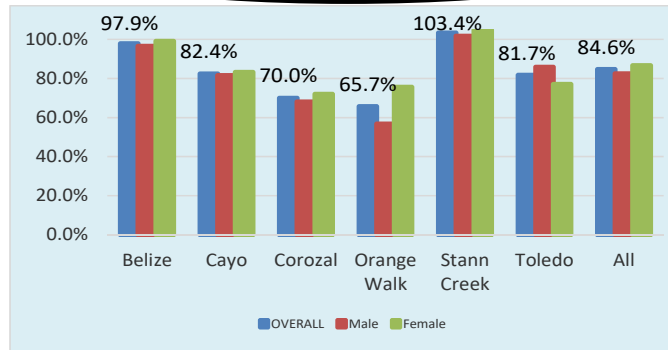

Transition Rate from Standard VI to Secondary by District & Sex