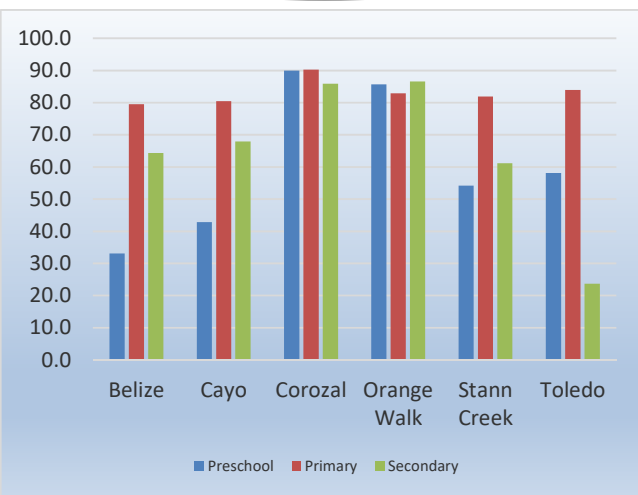

Number of Teachers by Level & District

Level	BZ	CY	CZ	OW	SC	TL
Preschool	154	84	50	42	59	43
Primary	907	873	396	480	382	401
Secondary	479	324	142	157	190	152
Junior College	112	50	60	15	46	0

Percentage of Trained teachers by Level

Percentage of Trained teachers by District & Level

Repetition & Dropout Rates by Level & Sex

Transition Rate from Standard VI to Secondary by District & Sex

Full-time Vocational/Technical & Adult & Continuing Education (ACE) Enrollment by District