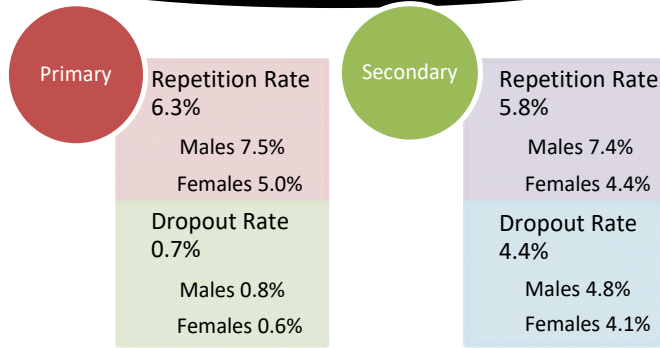

Number of Teachers by Level & District

Level	BZ	CY	CZ	OW	SC	TL
Preschool	154	84	50	42	59	43
Primary	907	873	396	480	382	401
Secondary	479	324	142	157	190	152
Junior College	112	50	60	15	46	0

Percentage of Trained teachers by Level

Percentage of Trained teachers by District & Level

Repetition & Dropout Rates by Level & Sex

Transition Rate from Standard VI to Secondary by District & Sex

Full-time Vocational/Technical & Adult & Continuing Education (ACE) Enrollment by District