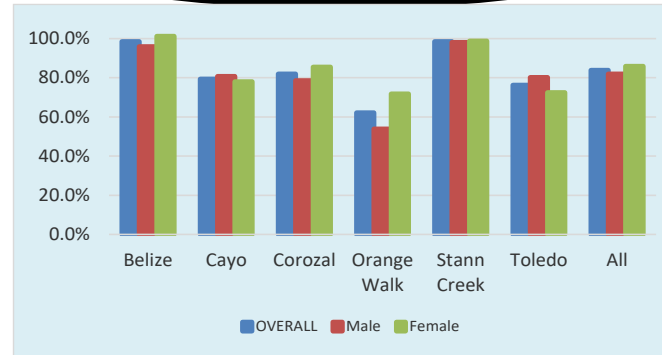

Number of Teachers by Level & District

Level	BZ	CY	CZ	OW	SC	TL
Preschool	156	87	53	47	59	45
Primary	888	862	376	466	372	399
Secondary	493	330	145	148	197	143
Junior College	102	38	59	15	41	0

Percentage of Trained teachers by Level

Percentage of Trained teachers by District & Level

Repetition & Dropout Rates by Level & Sex

Transition Rate from Standard VI to Secondary by District & Sex

Full-time Vocational/Technical & Adult & Continuing Education (ACE) Enrollment by District