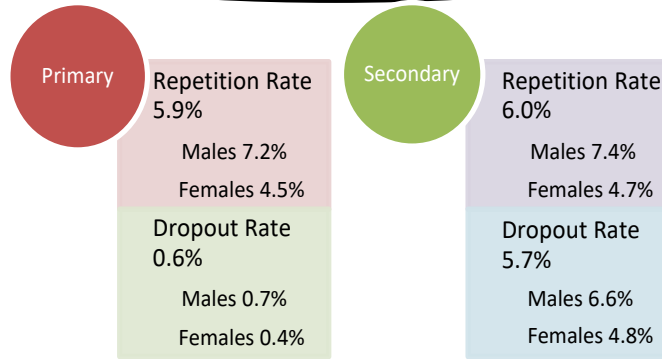

Number of Teachers by Level & District

Level	BZ	CY	CZ	OW	SC	TL
Preschool	156	87	53	47	59	45
Primary	888	862	376	466	372	399
Secondary	493	330	145	148	197	143
Junior College	102	38	59	15	41	0

Percentage of Trained teachers by Level

Percentage of Trained teachers by District & Level

Repetition & Dropout Rates by Level & Sex

Transition Rate from Standard VI to Secondary by District & Sex

Full-time Vocational/Technical & Adult & Continuing Education (ACE) Enrollment by District