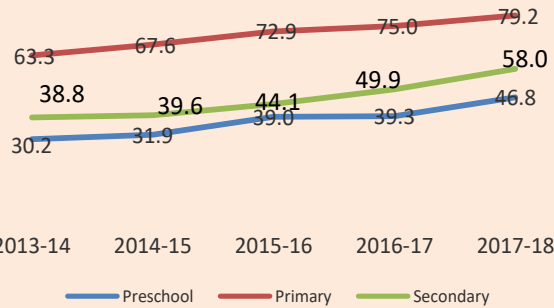

Number of Teachers by Level & District

Level	BZ	CY	CZ	OW	SC	TL
Preschool	156	87	53	47	59	45
Primary	888	862	376	466	372	399
Secondary	493	330	145	148	197	143
Junior College	102	38	59	15	41	0

Percentage of Trained teachers by Level