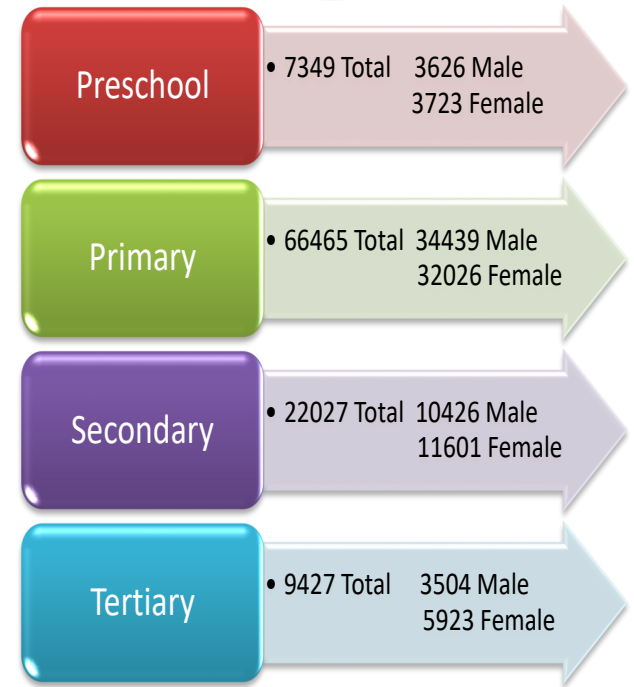

There are 233 preschools, 308 primary schools, 59 secondary schools, and 11 junior colleges in the country of Belize.

Teaching in our schools are 447 preschool teachers, 3,363 primary school teachers, 1,456 secondary school teachers, and 255 junior college teachers.

Enrolled in our school system are 7,349 preschool students, 66,465 primary school students, 22,027 secondary school students, 4,167 students in junior colleges, and 5,260 at the universities.

46.8% of preschool teachers, 79.2% of primary school teachers, and 58.0% of secondary school teachers are trained.

The repetition rate is 5.9% for primary schools and 6.0% for secondary schools.

The dropout rate is 0.6% for primary schools and 5.7% for secondary schools.

83.9% of our standard six students transition from primary to secondary schools.

Number of Schools, Teachers & Students by Level and Urban/Rural

	Schools	Teachers	Students
Preschool	•Urban 93 •Rural 140 •Total 233	231 216 447	3695 3694 7389
Primary	•Urban 85 •Rural 223 •Total 308	1468 1895 3363	28904 37561 66465
Secondary	•Urban 30 •Rural 29 •Total 59	1029 427 1456	15821 6206 22027
Tertiary	•Urban 9 •Rural 5 •Total 14	573 109 682	8142 1285 9427

Enrollment by Level & Sex

Number of Schools by Level & District

District	Preschool	Primary	Secondary	Tertiary
•Belize	•54	•59	•18	•5
•Cayo	•48	•78	•16	•3
•Corozal	•39	•42	•6	•3
•Orange Walk	•28	•42	•7	•1
•Stann Creek	•33	•32	•6	•2
•Toledo	•31	•55	•6	•0

Enrollment by Level & District

District	Preschool	Primary	Secondary	Junior College
Belize	2494	16390	6935	1683
Cayo	1478	17060	5400	622
Corozal	875	8044	2417	972
Orange Walk	746	9568	2350	239
Stann Creek	937	7499	2834	651
Toledo	819	7904	2091	0

Number of Primary School Classrooms by District & Urban/Rural

District	Belize	Cayo	Corozal	Orange Walk	Stann Creek	Toledo	All
OVERALL	733	788	350	417	339	389	3016
Urban	540	345	81	148	98	54	1266
Rural	193	443	269	269	241	335	1750