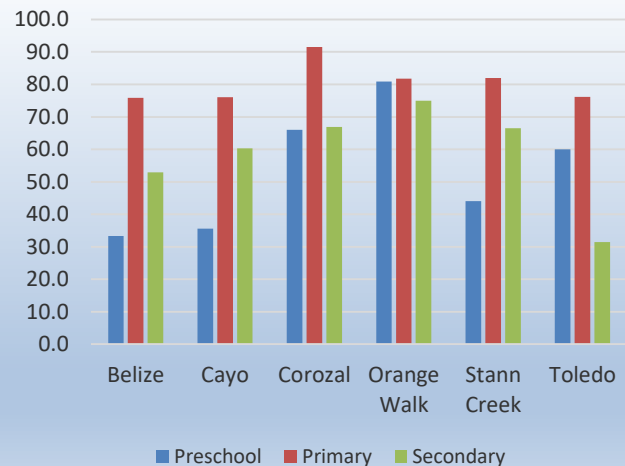

Number of Teachers by Level & District

Level	BZ	CY	CZ	OW	SC	TL
Preschool	156	87	53	47	59	45
Primary	888	862	376	466	372	399
Secondary	493	330	145	148	197	143
Junior College	102	38	59	15	41	0

Percentage of Trained teachers by Level

Percentage of Trained teachers by District & Level

Repetition & Dropout Rates by Level & Sex

Transition Rate from Standard VI to Secondary by District & Sex

Full-time Vocational/Technical & Adult & Continuing Education (ACE) Enrollment by District