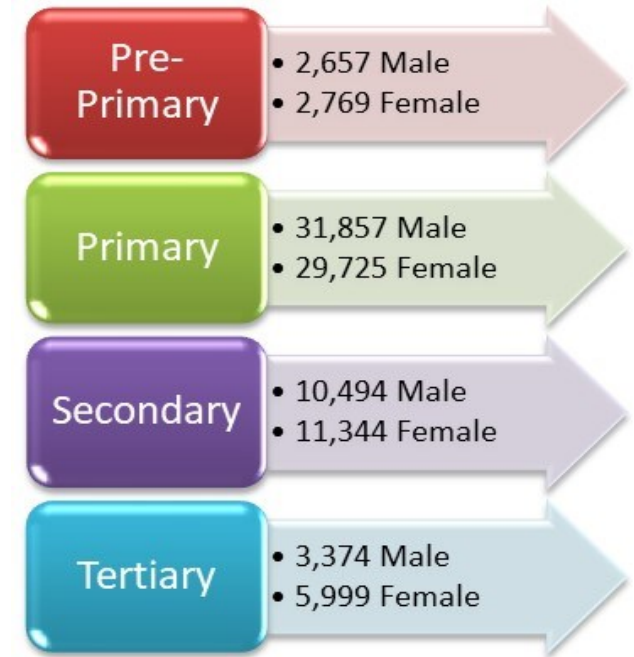

*Enrolled in our school system are 5,426 pre-primary students, 61,582 Primary school students, 21,838 secondary school students, 4,341 students in junior colleges, and 5,032 at the universities.*

*71.3% of pre-primary teachers, 88.2% of primary school teachers, and 69.1% of secondary school teachers are trained .*

*The repetition rate is 4.2% for primary schools and 10.4% for secondary schools.*

*The dropout rate is 0.6% for primary schools and 6.1% for secondary schools.*

*72.6% of our standard six students transition from primary to secondary schools.*

Number of Schools, Teachers & Students by Level

Enrollment by Level & Sex

Number of Schools by Level & District

District	Pre-Primary	Primary	Secondary	Tertiary
•Belize	•47	•59	•18	•3
•Cayo	•44	•77	•17	•4
•Corozal	•37	•42	•6	•3
•Orange Walk	•26	•44	•8	•1
•Stann Creek	•32	•34	•6	•2
•Toledo	•31	•56	•7	•0