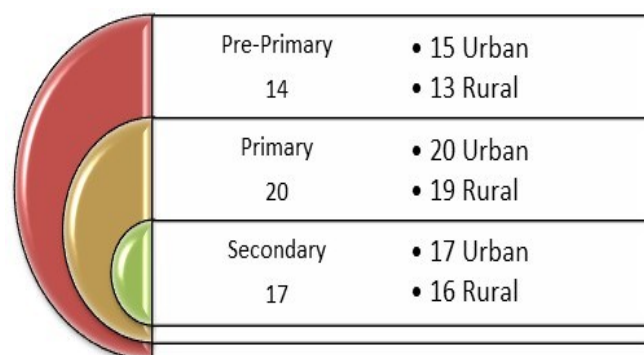

Percentage of Trained teachers by Level

Percentage of Trained teachers by District & Level

Student-Teacher Ratio by level and Urban/Rural location

Repetition & Dropout Rates by Level & Sex

Transition Rate from Standard VI to Secondary by District & Sex

Full-time Vocational/Technical & Adult & Continuing Education (ACE) Enrollment by District